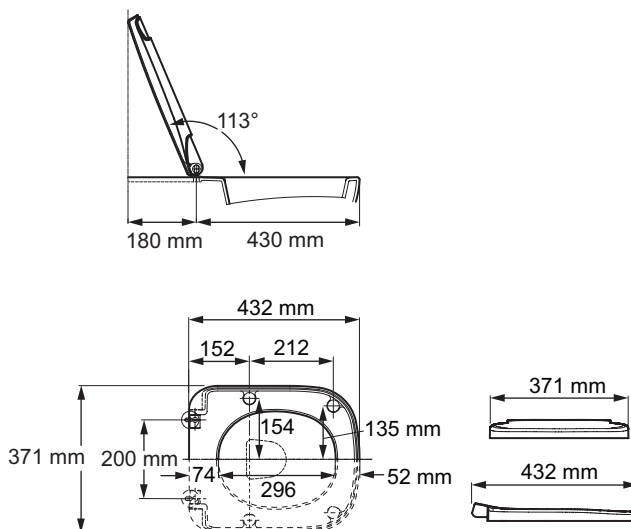

Product Dimensions: 432 mm Projection

Colour/Finish: White

Material: Thermoset

Product Weight (kg): 2.26

Fixings Included: Yes

Guarantee (Years): 5

Dimensions (mm)

Kohler UK